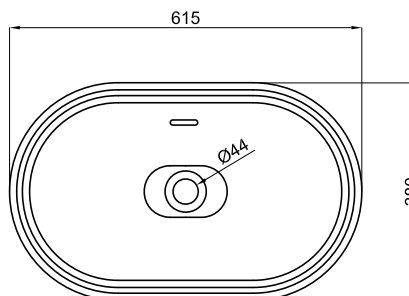

Description

59,5 x 36 cm Under-counter basin. With overflow. Clicker basin drain with ceramic cover included (installed in the basin).

Finish

white
100157741

Certifications and quality characteristics

Technical drawing

Dimensions in mm

Noken does not guarantee the supply of discontinued items